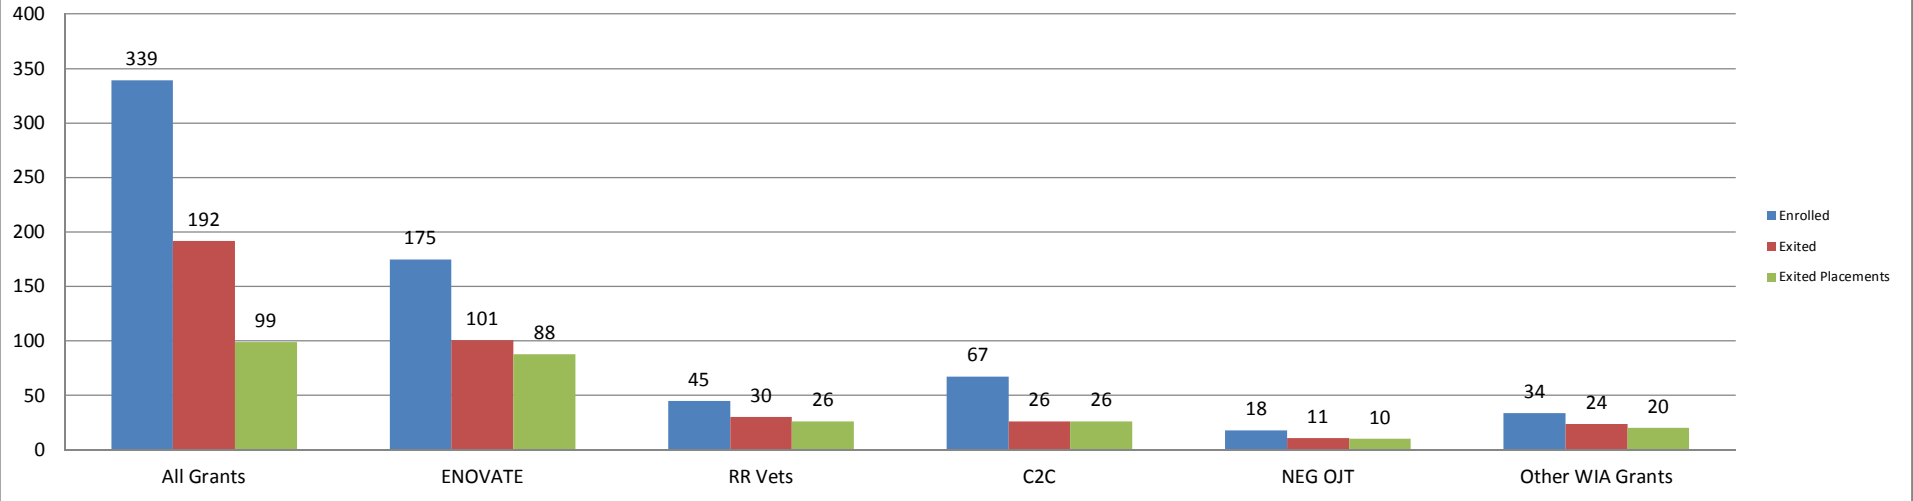

Northern Virginia Workforce Investment Area XI

WIA Grants and Other Programs Statistics (July 1, 2014 – April 30, 2015)

Grant Program Report

Average Hourly Wage at Placement

Average Annual Salary at Placement