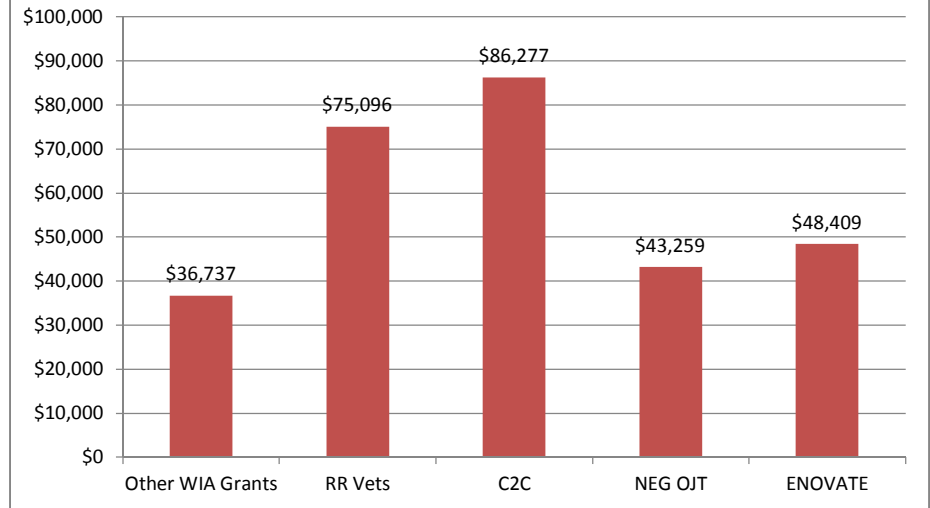

Northern Virginia Workforce Investment Area XI

WIA Grants and Other Programs Statistics (July 1, 2014 – April 30, 2015)

Grant Program Report

Average Hourly Wage at Placement

Average Annual Salary at Placement