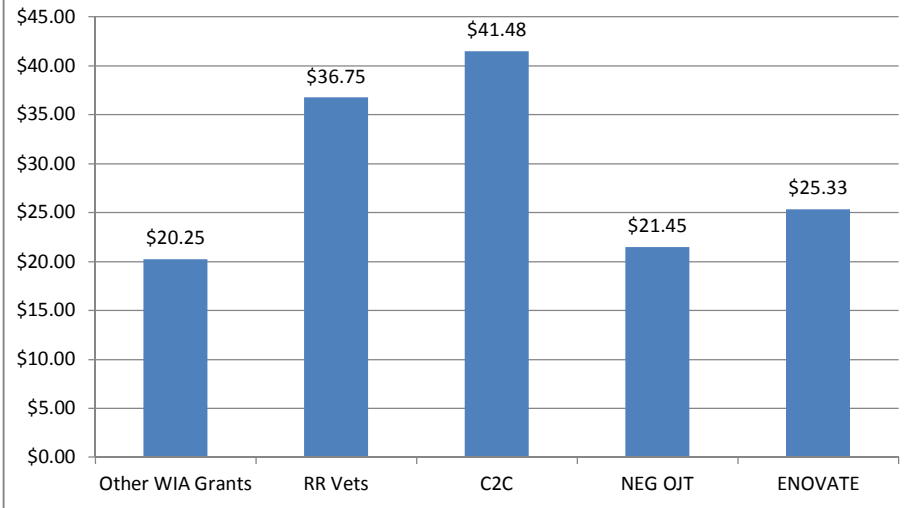

Northern Virginia Workforce Investment Area XI

WIA Grants and Other Programs Statistics (July 1, 2014 – April 30, 2015)

Grant Program Report

Average Hourly Wage at Placement

Average Annual Salary at Placement